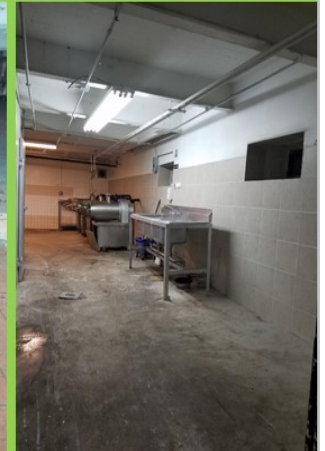

MOTT HAVEN (LOWER LEVEL SPACE) FOR LEASE - 261 E 134th Street, Bronx, NY 10454

Type: (FLEX)
Unit Size: ± 4,000 SF (Lower Level)
Rent: Call for details

For More Information Contact:
Michael DiBella, Director
Licensed Real Estate Salesperson
(516) 997-0100 ext. 319- Office
(516) 864-6759 - Mobile
mdibella@pliskinrealty.com

± 4,000 SF LOWER LEVEL SPACE. Excellent space that is conveniently located close to the 3rd Ave Bridge, Bruckner Blvd. and just off the Major Deegan Expressway. The unit has a large open space, walk-in refrigeration, prep spaces, and 2 bathrooms. Call for details.