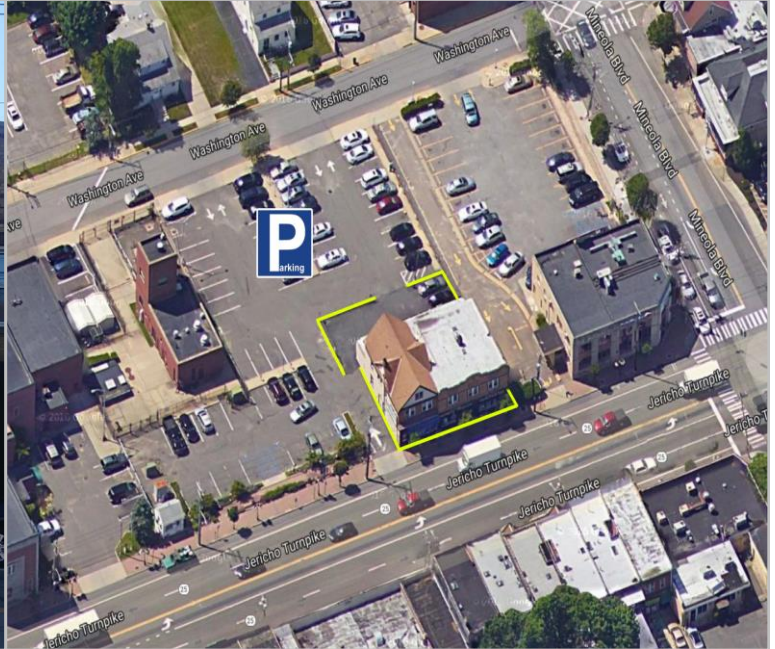

OFFICE SUITES - FOR LEASE

193 Jericho Turnpike, Mineola, NY11501

Type: Office
Suites ±255 SF
Available: ±360 SF
Rent: Call for Details
Possession: Immediate
Neighboring-Tenants: Winthrop Cardiology, Bank of America, Mineola Fire Department, Chaminade High School

Two available office units, ±255 SF & ±360 SF, in mixed use building on busy Jericho Turnpike. Onsite parking and municipal parking in rear. Strong local demographics.

For More Information Contact:

Gina Bellomo